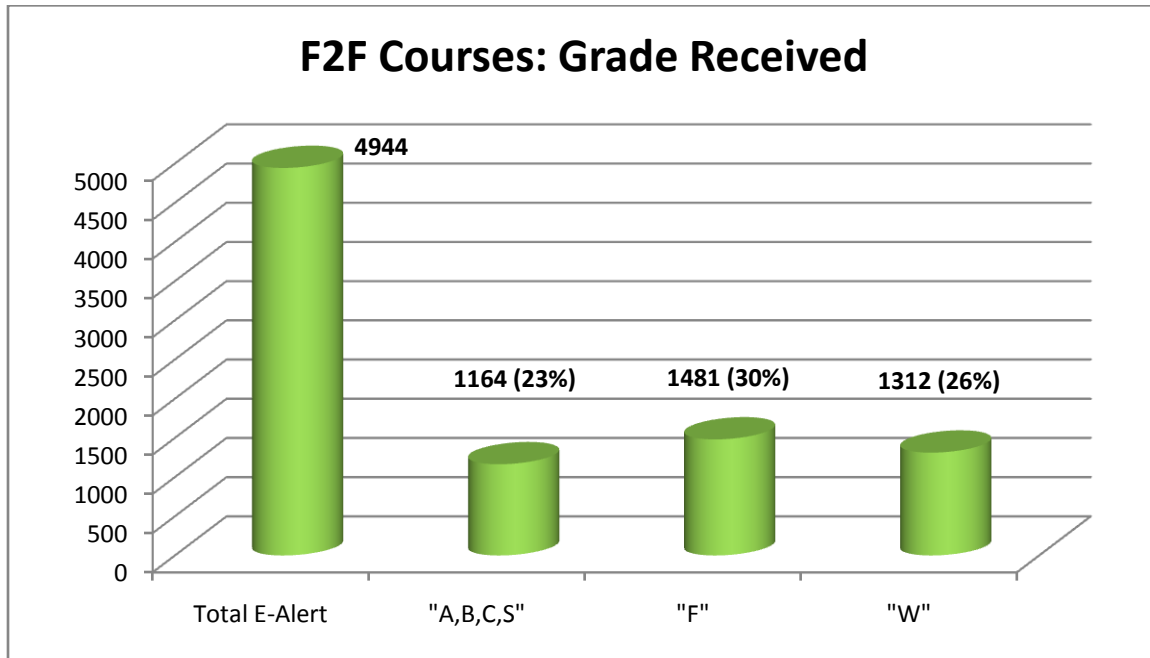

Early Alert

Fall 2008 to fall 2010

Total of 5779 Early Alerts posted

4944 (85.6%) in F2F courses - 124 (2.1%) in hybrid courses - 709 (12.3%) in Online courses

Instructor Recommendation/Outcome in Online Courses