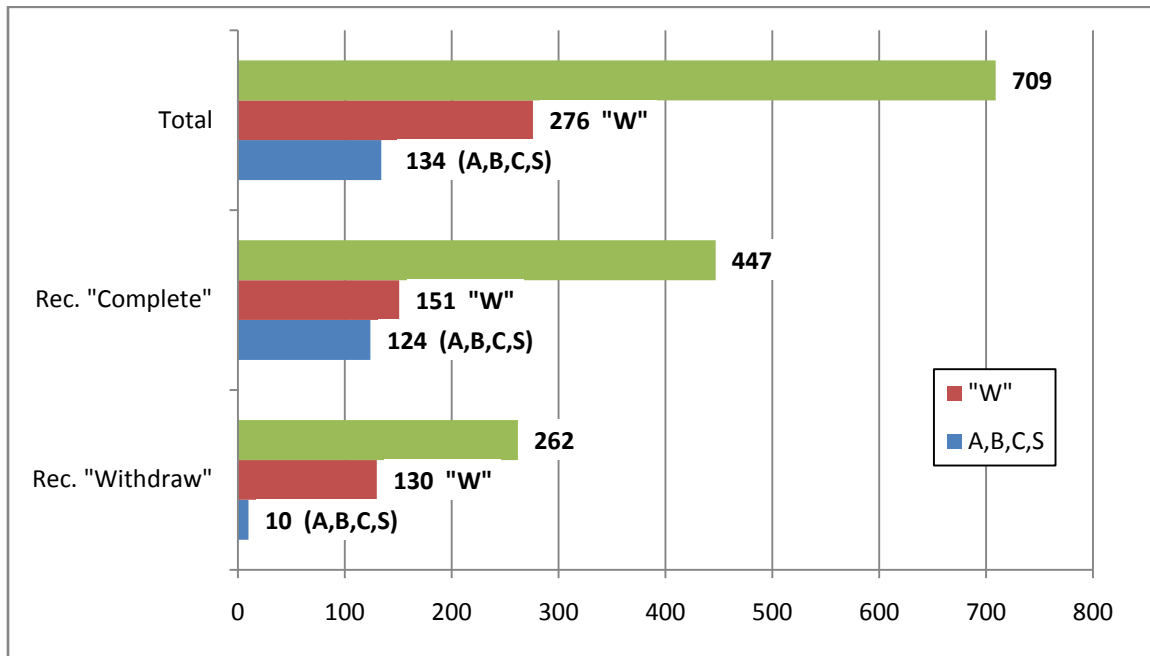

Early Alert

Fall 2008 to fall 2010

Total of 5779 Early Alerts posted

4944 (85.6%) in F2F courses - 124 (2.1%) in hybrid courses - 709 (12.3%) in Online courses

Instructor Recommendation/Outcome in Online Courses

Instructor Recommendation/Outcome in F2F Courses