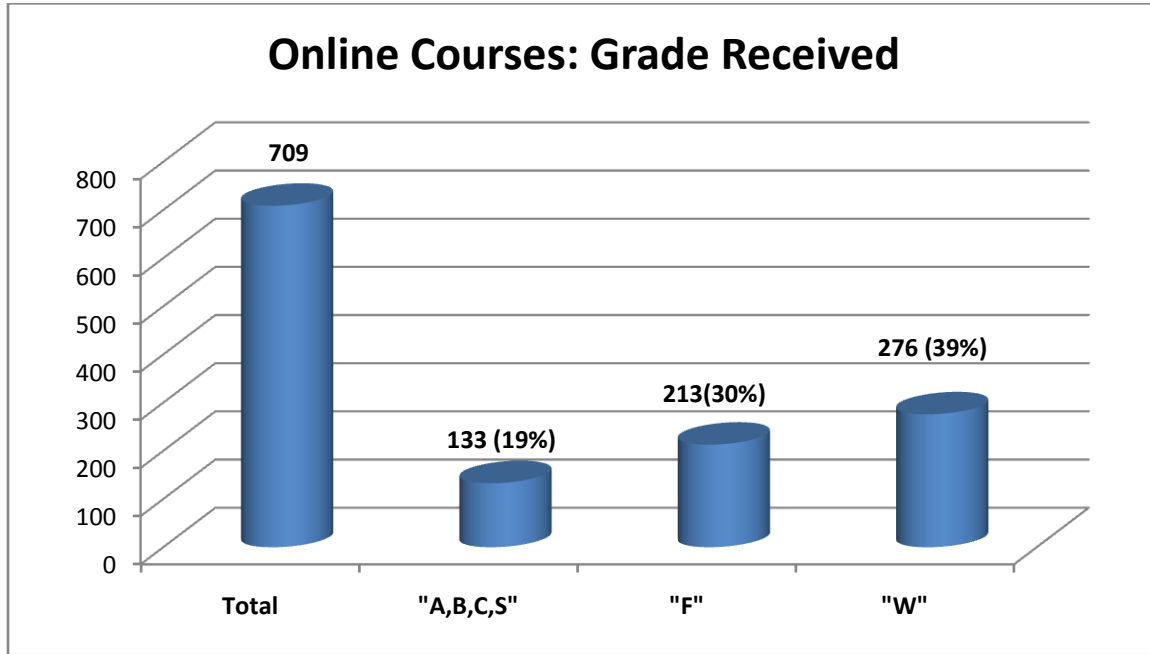

Early Alert

Fall 2008 to fall 2010

Total of 5779 Early Alerts posted

4944 (85.6%) in F2F courses - 124 (2.1%) in hybrid courses - 709 (12.3%) in Online courses

Instructor Recommendation/Outcome in Online Courses

Instructor Recommendation/Outcome in F2F Courses